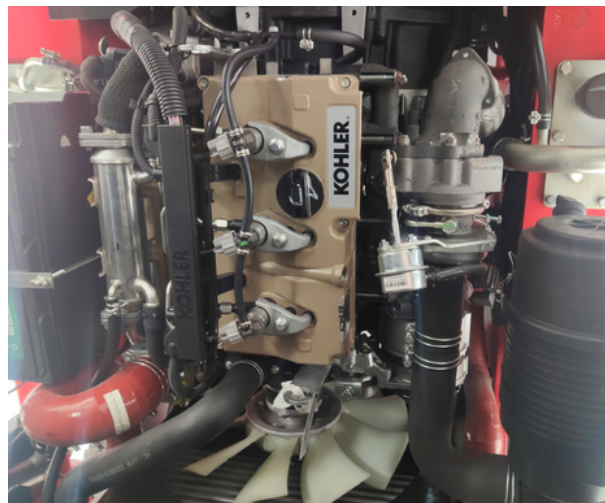

F66D

Stratus 6,600 LBS Capacity Diesel Fork Lift SAE-F66D

STRATUS
auto equipment[®]

Sales & Showroom

512-640-9896

5881 Imperial Loop

College Station, TX 77845

sales@stratusautoequip.com

WWW.STRATUSAUTOEQUIP.COM

FEATURES

- Kohler Diesel Engine
- Toyota Seat with Belt
- Side Shift & Fork Positioner
- 3-stage triplex mast
- 95 1/4" long fork
- Key Switch
- Front Light and Back Up Buzzer
- Tool Box Included
- CE Certified
- 1-Year Warranty
- Color: Traffic Black (RAL 9017) + Vermilion (RAL 2002)

TECHNICAL

Model	F66D
Lifting Capacity	F66L
Max Lifting Height	189"
Fork Length	95 1/4"
Shipping Weight	10,595 LBS
Shipping Size	106"L x 48"W x 85"H
Shipping Size	93"L x 46"W x 83"H