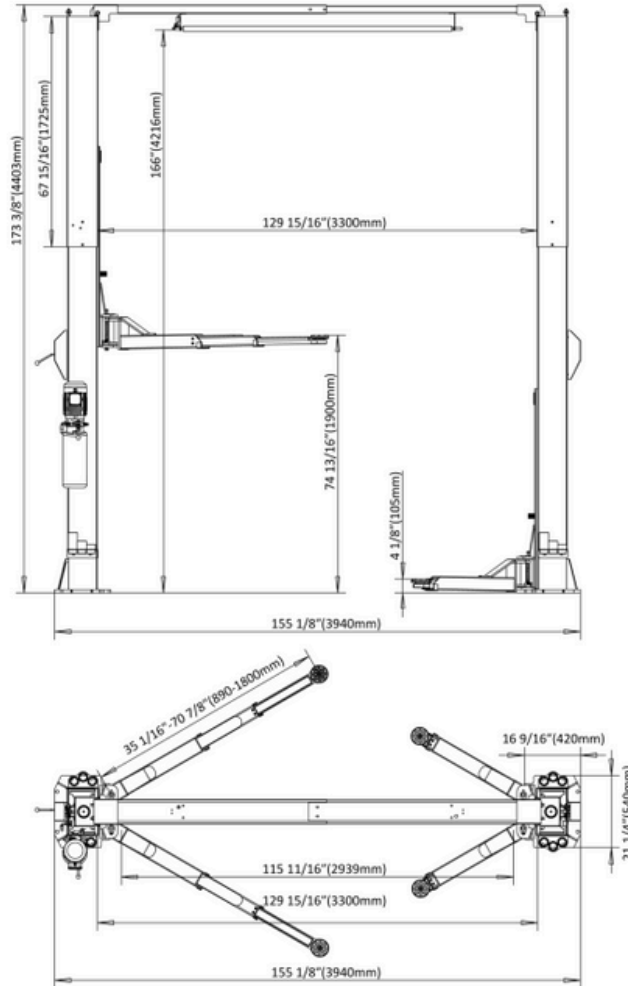

C14X

Stratus Overhead Clear Floor Direct Drive
14,000 LBS Capacity Single Point Manual
Release Auto Lift SAE-C14X

WWW.STRATUSAUTOEQUIP.COM

STRATUS
auto equipment[®]

Sales & Showroom

512-640-9896

5881 Imperial Loop Dr.

College Station, TX 77845

sales@stratusautoequip.com

TECHNICAL

Model	C14X
Capacity	14,000 LBS
Max Lifting Height with Adaptors	78 13/16" (2001 MM)
Min Lifting Height with Adaptors	8 1/8" (206 MM)
Max Lifting without Adaptors	74 13/16" (1900 MM)
Min Lifting without Adaptors	4 1/8" (105 MM)
Rise Time	~60SEC
Overall Height	173 3/8" (4403 MM)
Overall Width	21 1/4" (540 MM)
Overall Length	155 1/8" (3940 MM)
Inside Columns	129 15/16" (3300 MM)
Drive Thru	115 11/16" (2939 MM)
Front Arm Reach Max	61 1/4" (1555 MM)
Front Arm Reach Min	39 3/8" (1000 MM)
Rear Arm Reach Max	42 5/16" (1075 MM)
Rear Arm Reach Min	23 13/16" (605 MM)

DIMENSIONS

Warranty

**5 YEAR LIFTING STRUCTURE
3 YEAR HYDRAULIC
2 YEAR ELECTRIC**

FEATURES

- Extra wide drive through: 115 11/16"
- Overhead / Clear floor design
- Single point manual release
- Direct Drive
- 2 Top limiter switch
- Proofed by dynamic test with 115% of rated capacity and static test with 150% rated capacity
- Powder coating finish: Granite Gray (RAL 7026) + Rein orange (RAL 2004)

Standard Accessories (Included)

- 4pcs Screw-up rubber pads - Peg 60mm (2 5/16")
- 4pcs 4" Truck Adapter - Peg 60mm (2 5/16")

Optional Accessories (Purchase Separately)

- Cradel pads(Peg 60mm)
- Tripod jack stand